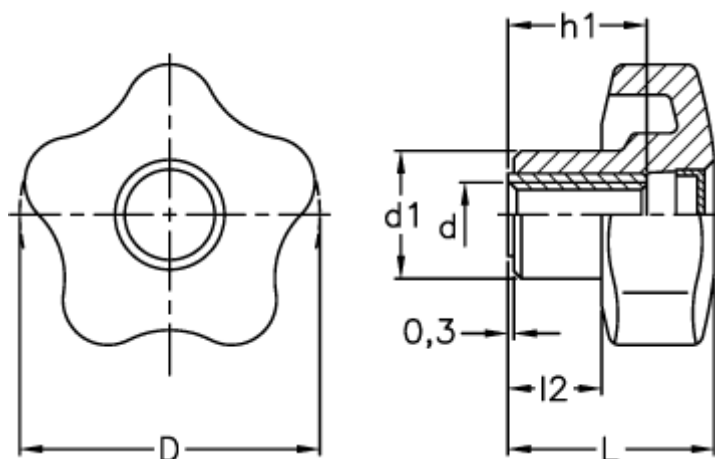

Data Sheet

Article number: 23020698434
Description: E+G Lobe knob
VCT.32 B-M5-C4, yellow cap

Measures

D = 32
d1 = 15
d 6H = M5
h1 = 12
L = 23.0
l2 = 10